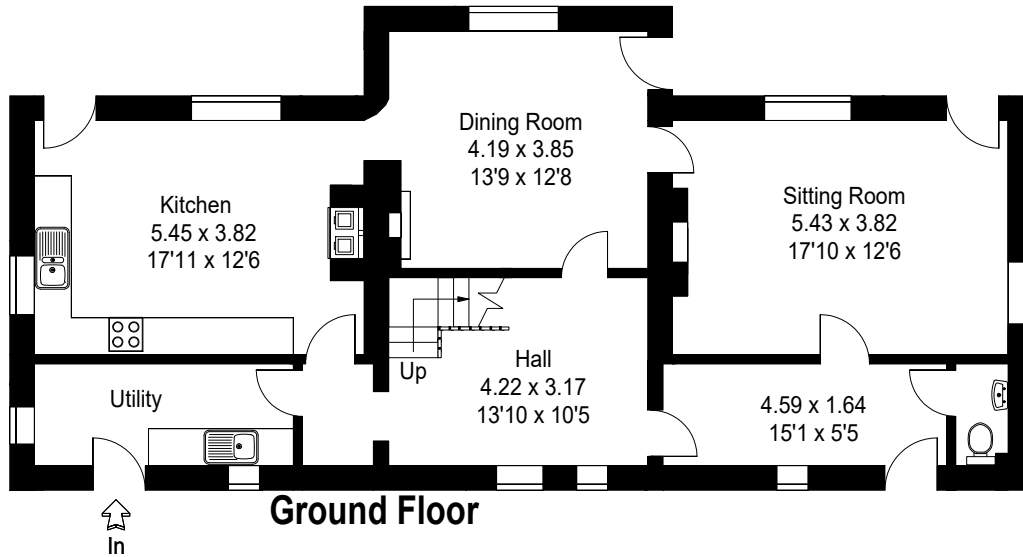

Whitehazel, Rushmore Park, Tollard Royal SP5 5QB

Approximate Gross Internal Area :- 189 sq m / 2036 sq ft

Studio Approximate Gross Internal Area :- 34 sq m / 369 sq ft

PRODUCED FOR RUSHMORE 2018
07825 272010 Ref R22/CD

This illustration is for identification purposes only. Measured & drawn in accordance with RICS guidelines.
Not drawn to scale, unless stated.