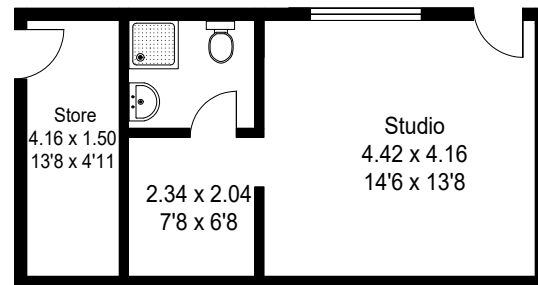

Whitehazel, Rushmore Park, Tollard Royal SP5 5QB

Approximate Gross Internal Area :- 189 sq m / 2036 sq ft

Studio Approximate Gross Internal Area :- 34 sq m / 369 sq ft

PRODUCED FOR RUSHMORE 2018
07825 272010 Ref R22/CD

This illustration is for identification purposes only. Measured & drawn in accordance with RICS guidelines.
Not drawn to scale, unless stated.