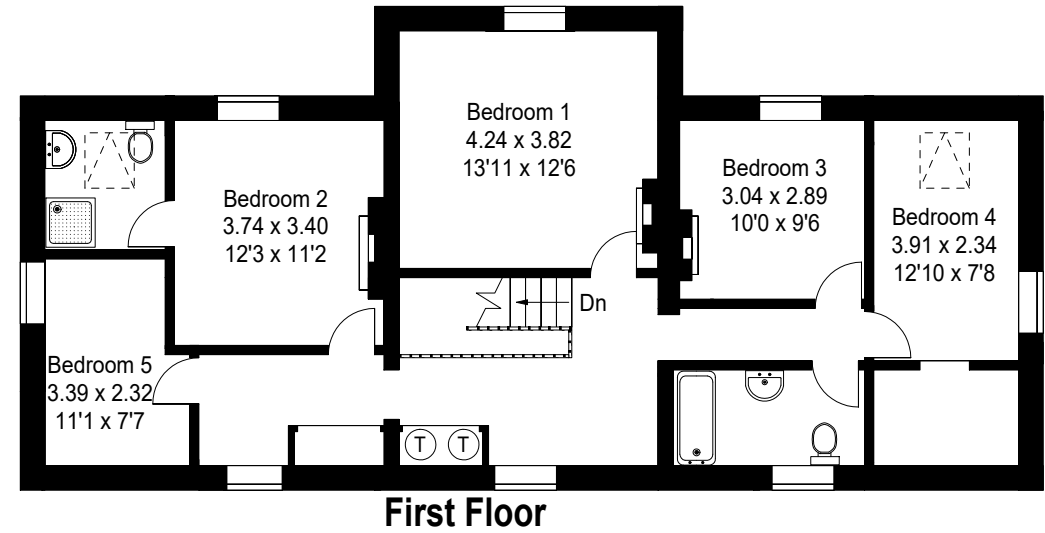

Whitehazel, Rushmore Park, Tollard Royal SP5 5QB

Approximate Gross Internal Area :- 189 sq m / 2036 sq ft

Studio Approximate Gross Internal Area :- 34 sq m / 369 sq ft

PRODUCED FOR RUSHMORE 2018
07825 272010 Ref R22/CD

This illustration is for identification purposes only. Measured & drawn in accordance with RICS guidelines.
Not drawn to scale, unless stated.